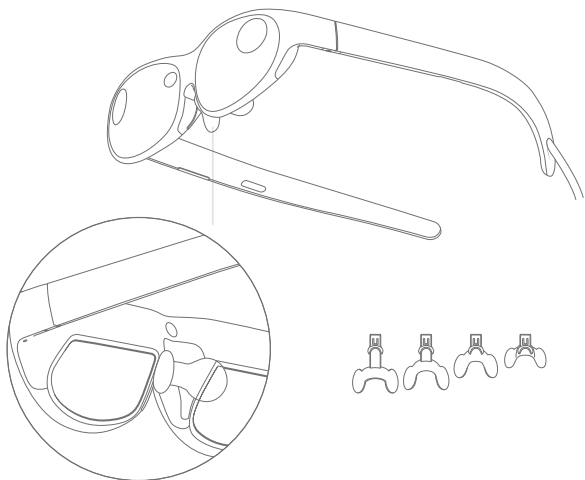

④ 用于支持Nreal空间算法, 不能被用户或APP用来拍照或录像。

To support Nreal's spatial algorithms. Cannot be used by users or apps

⑤ 用于连接智能手机。Nreal X不含电池, 此连接线不能用于充电。

To connect to your smartphone (Nreal X does not have a battery, do not

眼镜框^②
Glasses Frame

4个鼻托
4 Nose Pads

卡扣^③
Clip

眼镜盒
Glasses Case
眼镜布
Glasses Cleaning Cloth

快速上手指南
Quickstart Guide

... cable to the clip while you are wearing the glasses.

... to take photographs or record video.

... (do not use this cable for charging).

设置 Setup

为Nreal X眼镜选择并安装合适的鼻托。

Please select and attach the most comfortable nosepad to your Nreal X.

如果需要近视镜片，您可以到本地眼镜商处用近视镜框验配镜片。如需了解您所在地区的眼镜商是否会为Nreal眼镜提供特别优惠，请访问：<https://www.nreal.cn>。