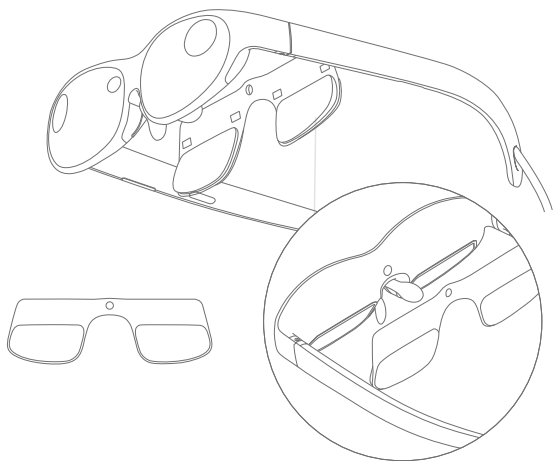

④ 用于支持Nreal空间算法, 不能被用户或APP用来拍照或录像。

To support Nreal's spatial algorithms. Cannot be used by users or apps

⑤ 用于连接智能手机。Nreal X不含电池, 此连接线不能用于充电。

To connect to your smartphone (Nreal X does not have a battery, do not

眼镜框^②
Glasses Frame

4个鼻托
4 Nose Pads

卡扣^③
Clip

眼镜盒
Glasses Case
眼镜布
Glasses Cleaning Cloth

快速上手指南
Quickstart Guide

... cable to the clip while you are wearing the glasses.

... to take photographs or record video.

... (do not use this cable for charging).

设置 Setup

为Nreal X眼镜选择并安装合适的鼻托。

Please select and attach the most comfortable nosepad to your Nreal X.

如果需要近视镜片，您可以到本地眼镜商处用近视镜框验配镜片。如需了解您所在地区的眼镜商是否会为Nreal眼镜提供特别优惠，请访问：<https://www.nreal.cn>。