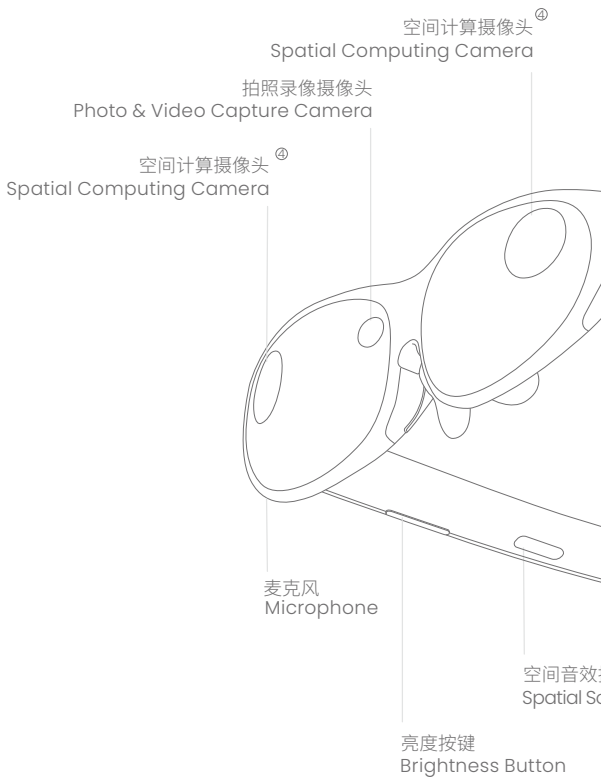

快速上手
QUICKSTART

物品清单

What's in the Box

Nreal X

遮光镜片^①
Light Shield

近视镜片
Prescription-Lens

Nreal X

① 享受更有沉浸感的观影体验。

To enjoy an even more immersive video-watching experience.

② 如有需要, 请使用在当地验光师处验配的近视镜片。

To add your own prescription lenses at your local optician's (if required)

③ 您可以将连接线卡在卡扣里, 防止眼镜下滑, 佩戴更稳定。

To help stabilize the glasses and prevent them from falling, connect the

④ 用于支持Nreal空间算法, 不能被用户或APP用来拍照或录像。

To support Nreal's spatial algorithms. Cannot be used by users or apps

⑤ 用于连接智能手机。Nreal X不含电池, 此连接线不能用于充电。

To connect to your smartphone (Nreal X does not have a battery, do not