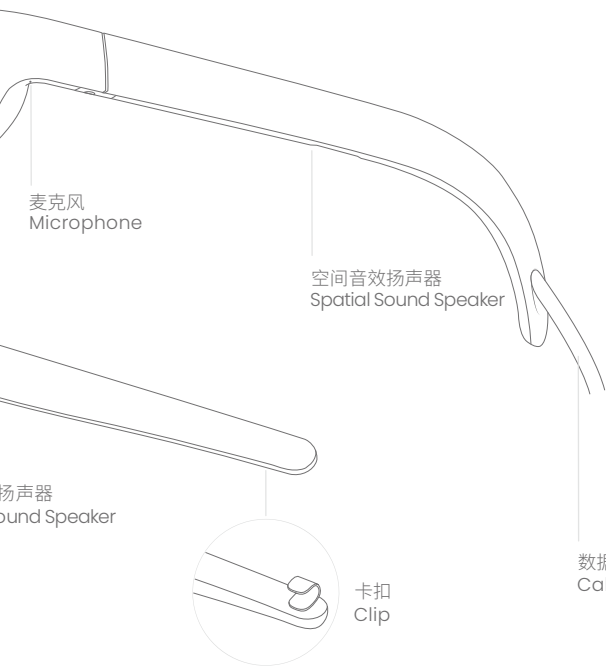

④ 用于支持Nreal空间算法, 不能被用户或APP用来拍照或录像。

To support Nreal's spatial algorithms. Cannot be used by users or apps

⑤ 用于连接智能手机。Nreal X不含电池, 此连接线不能用于充电。

To connect to your smartphone (Nreal X does not have a battery, do not

眼镜框^②
Glasses Frame

4个鼻托
4 Nose Pads

卡扣^③
Clip

眼镜盒
Glasses Case
眼镜布
Glasses Cleaning Cloth

快速上手指南
Quickstart Guide

... cable to the clip while you are wearing the glasses.

... to take photographs or record video.

... (do not use this cable for charging).

设置 Setup

为Nreal X眼镜选择并安装合适的鼻托。

Please select and attach the most comfortable nosepad to your Nreal X.

如果需要近视镜片，您可以到本地眼镜商处用近视镜框验配镜片。如需了解您所在地区的眼镜商是否会为Nreal眼镜提供特别优惠，请访问：<https://www.nreal.cn>。