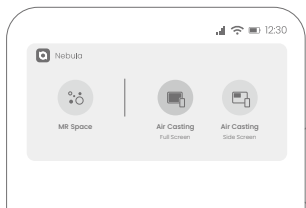

准备 Getting Ready

在使用Nreal X眼镜之前,您必须首先使用Nreal APP或通过指定web页面来激活。请扫描二维码,获取有关手机兼容性的信息,并下载Nreal APP。或者访问:
<https://www.nreal.cn/glasses/compatibility>。

To use your Nreal X glasses you must first activate them through the Nreal App or the specified web page. Please scan the QR code and download the Nreal App. To check smartphone compatibility, please visit: <https://www.nreal.cn/glasses/compatibility>.

即插即用 Plug & Go

戴上Nreal X眼镜,插入手机,Nreal APP将自动启动。

Wear your Nreal X, plug them into your phone and the Nreal App will launch automatically.

注意: Nreal X眼镜会消耗手机电量。

Note: Nreal X runs on your phone's battery.

用手机当控制器 Your Phone Is Your Controller

在Nreal APP中,您可以使用手机与空间中的3D内容进行交互。将手机放于正前方,指向对应内容,然后点击触摸屏上的任意位置开始交互。

In the Nreal App, you use your phone to interact with 3D content in space. Hold your phone in front of you to point at content and tap anywhere on your touchscreen to interact with it.

显示模式 Display Modes

Nreal APP可支持混合现实 (MR) Space和Air Casting模式。下拉系统通知栏，进行模式切换。

The Nreal App supports Mixed Reality (MR) Space and Air Casting. Swipe down on the system notification bar to switch modes at any time.